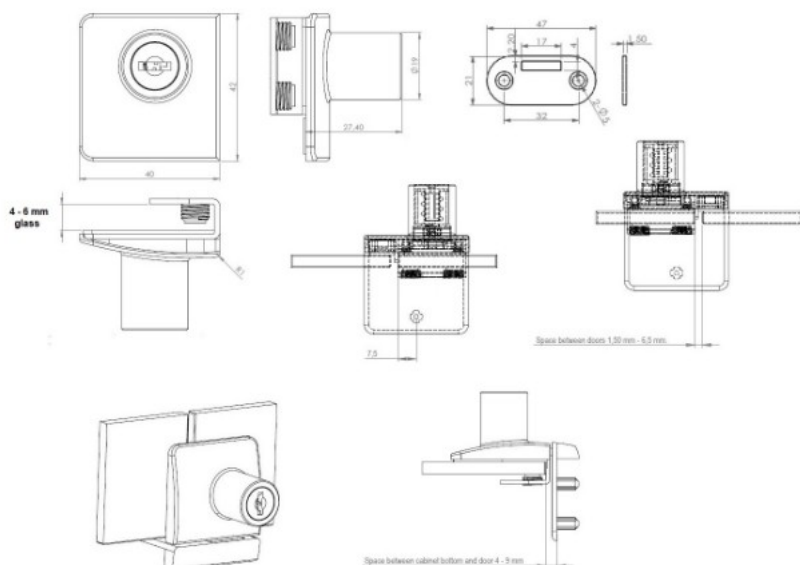

PRODUCT SHEET

Description:

Glass Door Lock "Square", F/Double Doors, Black Ano, W/SISO Metal Keys, W/2 Zamak Screws
W/PVC Tip, 1 Black Ano. Flat, Oval Metal Striking Plate, F/Glass Thickness 4-6mm

Item number:

14.09.557-1

Units	Box	Carton	HS Code	Barcode
Pcs.	10	100	8301300000	
				5704866513524

SISO A/S
Mileparken 11
DK-2740 Skovlunde
Denmark
VAT: DK 24786013

Phone +45 45 830 900
www.siso.dk
siso@siso.dk

Danske Bank
Nytorv Branch
Copenhagen
SWIFT: DABADKKK

Account no.
4180 3112 112936
IBAN Account
DK7230003112112936